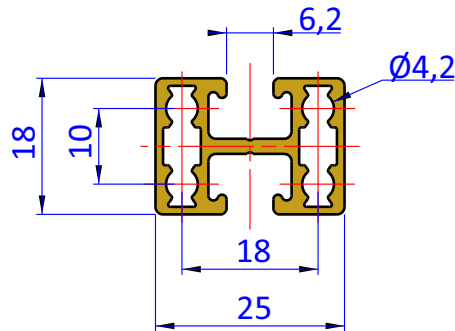

THE PROPERTY OF THE DRAWING IS ESTABLISHED BY LAW. IT IS FORBIDDEN TO PRODUCE OR SHOW IT TO THIRD PART. WITHOUT A WRITTEN AGREEMENT.

Item	Name	Q.ty
1	CA.X.2518.1000G	1

DESIGNED FROM		REVIEW
FPS Automation		A
DATE	WEIGHT	
10/03/2020	0,456kg	
CODE		
CA.X.2518.1000G		

Format A4

UNI 936-76

GENERAL TOLERANCE

UNI - ISO 2768

CLASSE f

DESCRIPTION

CA.X.2518.1000G