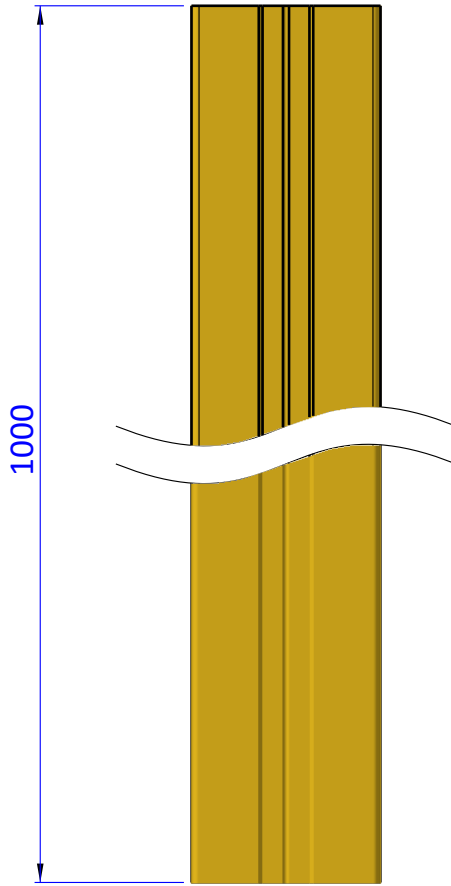

THE PROPERTY OF THE DRAWING IS ESTABLISHED BY LAW. IT IS FORBIDDEN TO PRODUCE OR SHOW IT TO THIRD PART. WITHOUT A WRITTEN AGREEMENT.

Item	Name	Q.ty
1	CA.X.2518.1000G	1

DESIGNED FROM		REVIEW
FPS Automation		A
DATE	WEIGHT	
10/03/2020	0,456kg	
CODE		
CA.X.2518.1000G		

Format A4

UNI 936-76

GENERAL TOLERANCE

UNI - ISO 2768

CLASSE f

DESCRIPTION

CA.X.2518.1000G